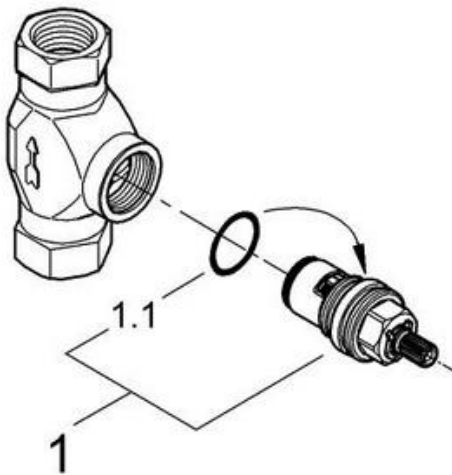

Stylistically, the Grandera collection can be combined with a wide range of bathroom furnishings, with the added flexibility of two colors – chrome and chrome / gold.

Pos.-nr.	Prod. description	Order-nr.	Pos.-nr.	Prod. description	Order-nr.
1	Ceramic headpart, 1/2"	45882000	1	Grandera handle	48215IG0
1.1	O-ring Ø 18.2 x Ø 1.7	0392400M	2	Extension for spindle	45988000