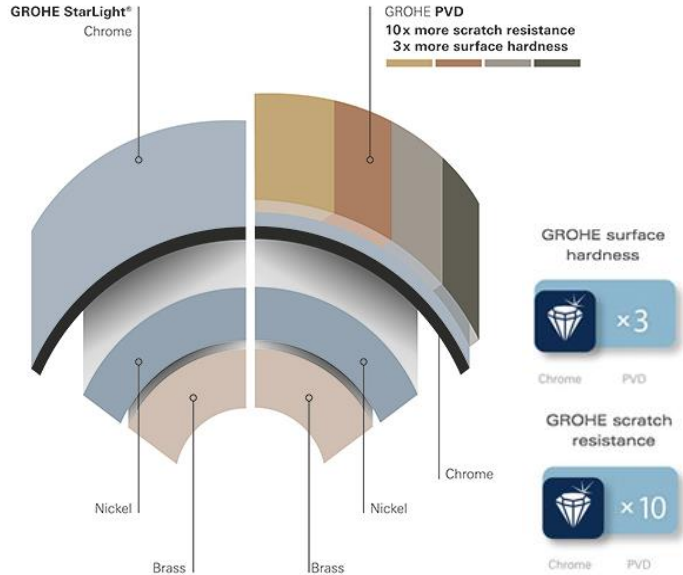

PROJECT		REF		REV	ITEM CODE	
LOCATION		DATE			PAGE	

SANITARY WARE SPECIFICATION SHEET

GROHE GRANDERA

TOMORROW'S GRAND STYLE

The GROHE Grandera collection is both a homage to an age of grandeur long past and an affirmation of modern sensibility, combining the highest standards of quality and craftsmanship with a love of detail and comfort.

Stylistically, the Grandera collection can be combined with a wide range of bathroom furnishings, with the added flexibility of two colors – chrome and chrome / gold.

Pos.-nr.	Prod. description	Order-nr.	Pos.-nr.	Prod. description	Order-nr.
1	Ceramic headpart, 1/2"	45882000	1	Grandera handle	48215IG0
1.1	O-ring Ø 18.2 x Ø 1.7	0392400M	2	Extension for spindle	45988000

* Optional accessories

* Optional accessories

Note:

* All information of the above is for the reference only. No prior notice is made if any changes.