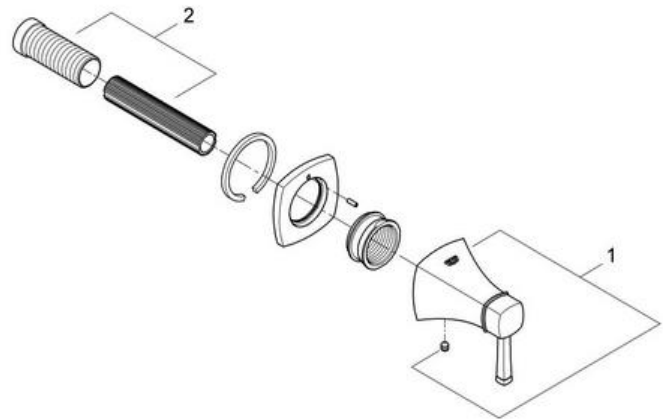

PROJECT		REF		REV	ITEM CODE	
LOCATION		DATE			PAGE	

SANITARY WARE SPECIFICATION SHEET

GROHE GRANDERA

TOMORROW'S GRAND STYLE

The GROHE Grandera collection is both a homage to an age of grandeur long past and an affirmation of modern sensibility, combining the highest standards of quality and craftsmanship with a love of detail and comfort.

Stylistically, the Grandera collection can be combined with a wide range of bathroom furnishings, with the added flexibility of two colors – chrome and chrome / gold.

Pos.-nr.	Prod. description	Order-nr.	Pos.-nr.	Prod. description	Order-nr.
1	Ceramic headpart, 1/2"	45882000	1	Grandera handle	48215IG0
1.1	O-ring Ø 18.2 x Ø 1.7	0392400M	2	Extension for spindle	45988000

* Optional accessories

* Optional accessories

Note:

* All information of the above is for the reference only. No prior notice is made if any changes.